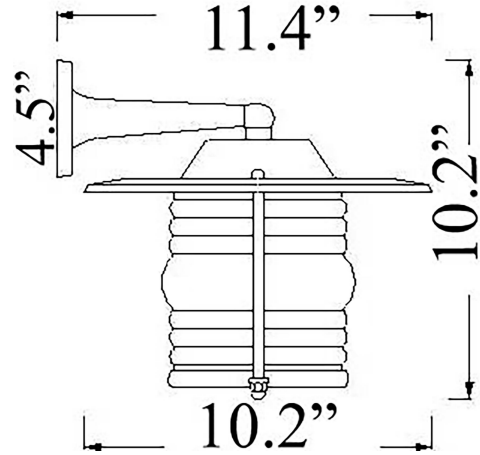

# H-3: PATIO WALL MOUNT

**LISTED Suitable for Wet Locations**

Interior / Exterior Residential & Commercial Use

Max Wattage:

100w LED , Incandescent Bulb ;

Medium Base (E26) Socket, Dimmable (GU-24 also available)

Glass: Clear Standard (Frosted +\$)

Mounting: 4.5" Mounting Plate attaches to standard box. All Install Hardware Provided.

Options: Ceiling Mounts and Smaller Size Available

Material: Solid Brass Construction