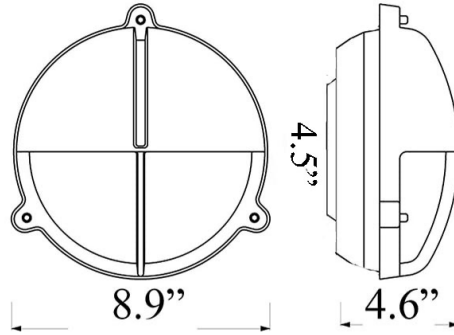

R-11: ROUND CAGE LIGHT w/ HOOD

LISTED Suitable for Wet Locations

Interior / Exterior Residential & Commercial Use

Max Wattage:

100w LED Equivalent; 75w Wall, 60w Ceiling Incandescent Bulb ;
Medium Base (E26) Socket, Dimmable (GU-24 also available)

Glass: Clear or Frosted Glass

Mounting: 4.5" mounting surface, attaches to standard box. All Installation Hardware Provided.
Alternative Mounting Options available upon request.

Orientation: Can be used as Wall or Ceiling Fixture