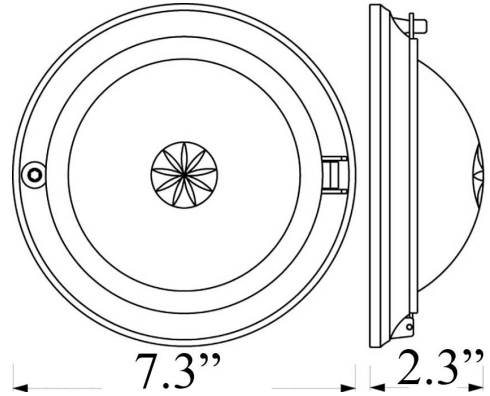

www.shiplights.com

R-8: SMALL ROUND DECORATIVE LIGHT

LISTED ; Interior / Dry Residential & Commercial Use

Max Wattage:

60w LED Equivalent; 25w Incandescent Bulb ;
Small Base (E12) Socket, Dimmable

Glass: Frosted Glass with Starburst

Mounting: 7.3" Mounting surface, attaches to standard box. All Installation Hardware Provided.

Orientation: Can be used as Wall or Ceiling Fixture

Options: Larger Size Available (R-7)

Material: Solid Brass Construction.