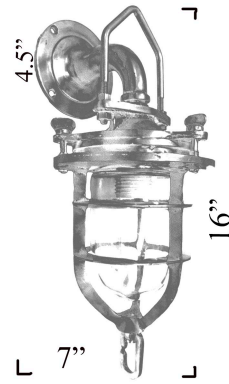

T-5: CONVOY WALL LIGHT

LISTED ; Interior / Exterior Residential & Commercial Use

Max Wattage:

100w LED Equivalent; 75w Incandescent Bulb ;
Medium Base (E26) Socket, Dimmable (GU-24 also available)

Glass: Clear Standard (Frosted +\$)

Mounting Options: All necessary hardware included based on mounting type

- Standard US J-Box: Modified with 4.5" solid brass backplate & mounting holes for universal crossbar to attach & cover a standard box (up-charge).
- Wood Blocking: Four holes around the perimeter of the fixture with wood screws provided

Options: Hanging Version Available (T-3)

Material: Solid Bronze Construction

Architectural Salvage: Original casting; Each light is unique and may show signs of wear commensurate with its age

Available Finishes