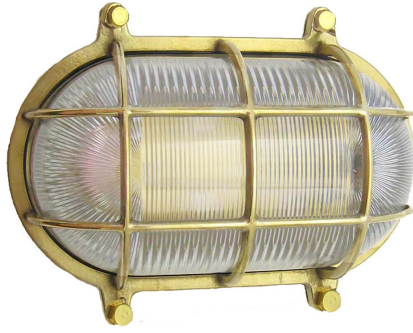

WF-3: LARGE OVAL CAGE LIGHT (w/ Screws)

LISTED Suitable for Wet Locations

Interior / Exterior Residential & Commercial Use

Max Wattage:

100w LED Equivalent; 100w Wall, 60w Ceiling Incandescent Bulb ;
Medium Base (E26) Socket, Dimmable (GU-24 also available)

Glass: Clear or Frosted Ribbed Glass

Mounting: 4.5" Mounting Plate Attaches to Standard Box; Wires exit through back of fixture. All Installation Hardware Provided. Alternative Mounting Options available upon

Orientation: Can be used as Wall or Ceiling Fixture ; Can be mounted Vertically or Horizontally

Options: On/Off Switch Available (+\$35); Other sizes (O-1,2), With Wingnuts (O-3) & Cageless Versions Available (F-3)

Material: Solid Brass Construction

Available Finishes

Standard Finishes:

Unlacquered Brass – \$415

Chrome - \$440

*Typically in-stock & available
for immediate shipment*

Replacement Glass:

Clear - \$55