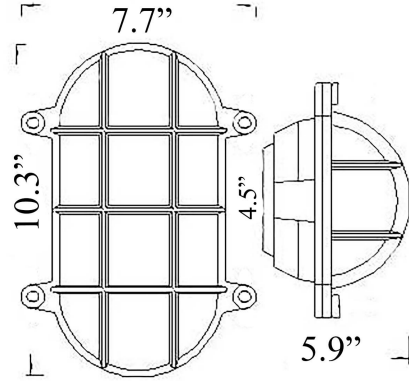

WF-3: LARGE OVAL CAGE LIGHT (w/ Screws)

LISTED Suitable for Wet Locations

Interior / Exterior Residential & Commercial Use

Max Wattage:

100w LED Equivalent; 100w Wall, 60w Ceiling Incandescent Bulb ;
Medium Base (E26) Socket, Dimmable (GU-24 also available)

Glass: Clear or Frosted Ribbed Glass

Mounting: 4.5" Mounting Plate Attaches to Standard Box; Wires exit through back of fixture. All Installation Hardware Provided. Alternative Mounting Options available upon

Orientation: Can be used as Wall or Ceiling Fixture ; Can be mounted Vertically or Horizontally

Options: On/Off Switch Available (+\$35); Other sizes (O-1,2), With Wingnuts (O-3) & Cageless Versions Available (F-3)