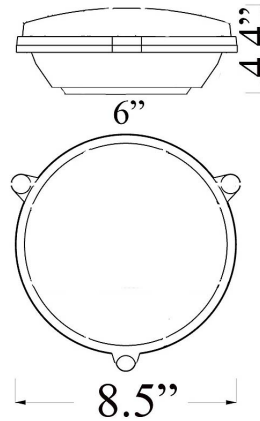

## WF-8: ROUND OPEN LIGHT (w/ Screws)

**LISTED Suitable for Wet Locations**

Interior / Exterior Residential & Commercial Use

Max Wattage:

100w LED Equivalent; 75w Wall, 60w Ceiling Incandescent Bulb ;  
Medium Base (E26) Socket, Dimmable (GU-24 also available)

Glass: Clear or Frosted Glass (Frosted Pictured)

Mounting: 4.5" mounting surface, attaches to standard box. All Installation Hardware Provided.  
Alternative Mounting Options available upon request.

Orientation: Can be used as Wall or Ceiling Fixture