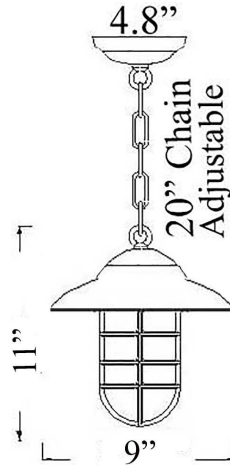

# C-3: LARGE HOODED HANGING LIGHT

**LISTED** ; Interior / Exterior (Covered) Residential & Commercial Use

Max Wattage:

100w LED Equivalent; 75w Incandescent Bulb ;  
Medium Base (E26) Socket, Dimmable (GU-24 also available)

Glass: Clear or Frosted Glass Available

Mounting: 4.8" Mounting back plate attaches to standard box. 20" of chain is provided, more available upon Request. All Install Hardware Provided.

Options: Flush (C-3F), Pendant (C-3ARM), Pole (C-3TUB) and Wall Mounts (H-2) Available

Material: Solid Brass Construction