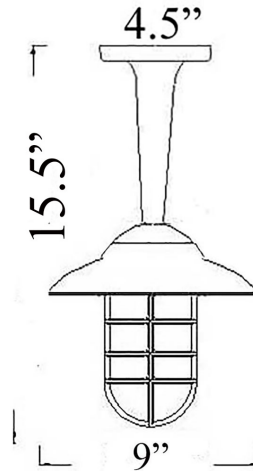

# C-3ARM: LARGE HOODED PENDANT

**LISTED** ; Interior / Exterior (Covered) Residential & Commercial Use

Max Wattage:

100w LED Equivalent; 60w Incandescent Bulb ;  
Medium Base (E26) Socket, Dimmable (GU-24 also available)

Glass: Clear or Frosted Glass Available

Mounting: 4.5" Mounting surface to standard box. All Install Hardware Provided.

Options: Chain (C-3), Flush (C-3F), Pole (C-3TUB) and Wall Mounts (H-2) Available

Material: Solid Brass Construction