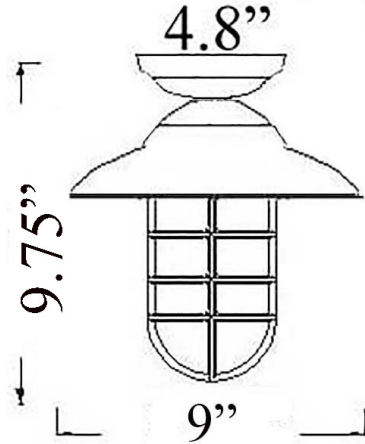

C-3F: LARGE HOODED FLUSH MOUNT

LISTED ; Interior / Exterior (Covered) Residential & Commercial Use

Max Wattage:

100w LED Equivalent; 60w Incandescent Bulb ;
Medium Base (E26) Socket, Dimmable (GU-24 also available)

Glass: Clear or Frosted Glass Available

Mounting: 4.8" Mounting back plate attaches to standard box. All Install Hardware Provided.

Options: Chain (C-3), Pendant (C-3ARM), Pole (C-3TUB) and Wall Mounts (H-2) Available