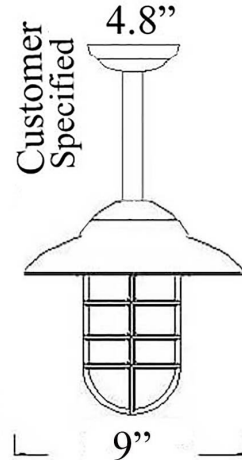

C-3TUB: LARGE HOODED POLE LIGHT

LISTED ; Interior / Exterior (Covered) Residential & Commercial Use

Max Wattage:

100w LED Equivalent; 75w Incandescent Bulb ;
Medium Base (E26) Socket, Dimmable (GU-24 also available)

Glass: Clear or Frosted Glass Available

Mounting: 4.8" Mounting back plate attaches to standard box. Overall height is adjusted to customer specification. All Install Hardware Provided.

Options: Chain (C-3), Flush (C-3F), Pendant (C-3ARM) and Wall Mounts (H-2) Available