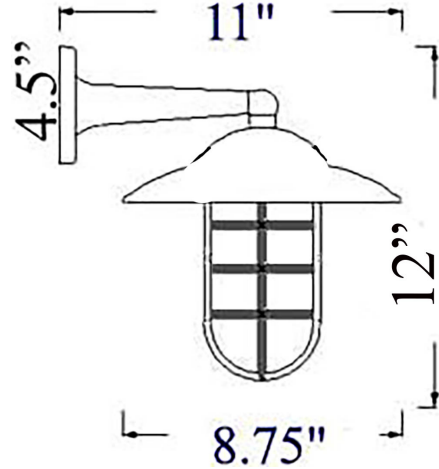

H-2: LARGE HOODED WALL MOUNT

LISTED Suitable for Wet Locations

Interior / Exterior Residential & Commercial Use

Max Wattage:

100w LED Equivalent; 75w Incandescent Bulb ;

Medium Base (E26) Socket, Dimmable (GU-24 also available)

Glass: Clear or Frosted Glass Available

Mounting: 4.5" Mounting Plate attaches to standard box. All Install Hardware Provided.

Options: Ceiling Mounts and Smaller Size Available

Material: Solid Brass Construction