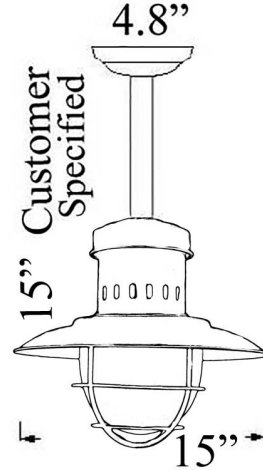

U-9TUB: FISHERMAN'S POLE LIGHT

LISTED ; Interior / Exterior (Covered) Residential & Commercial Use

Max Wattage:

100w LED Equivalent; 75w Incandescent Bulb ;
Medium Base (E26) Socket, Dimmable (GU-24 also available)

Glass: Frosted Glass Only

Mounting: 4.8" Mounting back plate attaches to standard box. Overall height is adjusted to customer specification. All Install Hardware Provided.

Options: Chain Mounted Version (U-9) Available