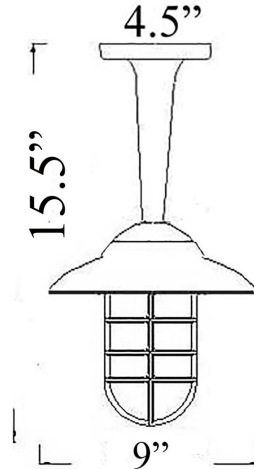

C-3ARM: LARGE HOODED PENDANT

LISTED ; Interior / Exterior (Covered) Residential & Commercial Use

Max Wattage:

100w LED Equivalent; 60w Incandescent Bulb ;

Medium Base (E26) Socket, Dimmable (GU-24 also available)

Glass: Clear or Frosted Glass Available

Mounting: 4.5" Mounting surface to standard box. All Install Hardware Provided.

Options: Chain (C-3), Flush (C-3F), Pole (C-3TUB) and Wall Mounts (H-2) Available

Material: Solid Brass Construction