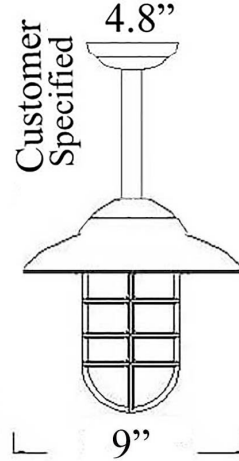

# C-3TUB: LARGE HOODED POLE LIGHT

**LISTED** ; Interior / Exterior (Covered) Residential & Commercial Use

Max Wattage:

100w LED Equivalent; 75w Incandescent Bulb ;  
Medium Base (E26) Socket, Dimmable (GU-24 also available)

Glass: Clear or Frosted Glass Available

Mounting: 4.8" Mounting back plate attaches to standard box. Overall height is adjusted to customer specification. All Install Hardware Provided.

Options: Chain (C-3), Flush (C-3F), Pendant (C-3ARM) and Wall Mounts (H-2) Available