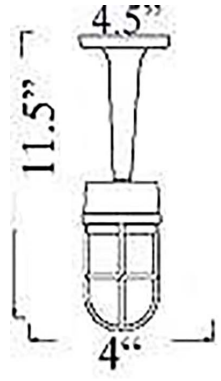

# B-1ARM: PENDANT BULKHEAD LIGHT

**LISTED** ; Interior / Exterior (Covered) Residential & Commercial Use

Max Wattage:

100w LED Equivalent; 60w Incandescent Bulb ;  
Medium Base (E26) Socket, Dimmable (GU-24 also available)

Glass: Clear or Frosted Glass

Mounting: 4.5" Mounting surface attaches to standard box. All Installation Hardware Provided.  
Alternative Mounting Options available upon request.

Orientation: Can be used as Wall, Ceiling or Post Fixture