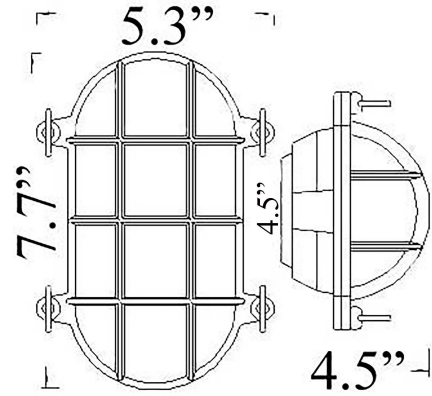

# O-1: SMALL OVAL CAGE LIGHT

**LISTED** ; Interior / **Exterior** Residential & Commercial Use

Max Wattage:

100w LED Equivalent; 60w Wall, 40w Ceiling Incandescent Bulb ; Medium Base (E26) or Small Base (E12) Socket ; Dimmable (GU-24 also available)

Glass: Clear or Frosted Ribbed Glass

Mounting: 4.5" back plate attaches to standard box. All Installation Hardware Provided. Alternative Mounting Options available upon request.

Orientation: Can be used as Wall or Ceiling Fixture ; Can be mounted Vertically or Horizontally