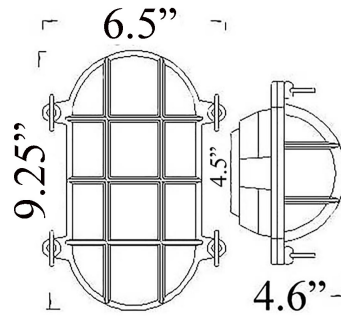

O-2: MEDIUM OVAL CAGE LIGHT

LISTED ; Interior / **Exterior** Residential & Commercial Use

Max Wattage:

100w LED Equivalent; 60w Wall, 60w Ceiling Incandescent Bulb ;
Medium Base (E26) Socket, Dimmable (GU-24 also available)

Glass: Clear or Frosted Ribbed Glass

Mounting: 4.5" back plate attaches to standard box. All Installation Hardware Provided.
Alternative Mounting Options available upon request.

Orientation: Can be used as Wall or Ceiling Fixture ; Can be mounted Vertically or Horizontally.