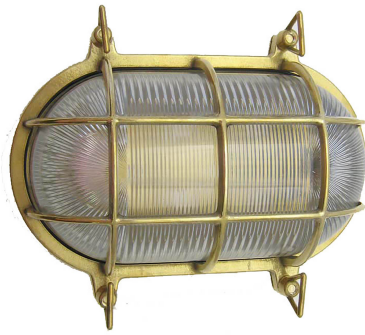

O-2: MEDIUM OVAL CAGE LIGHT

LISTED ; Interior / **Exterior** Residential & Commercial Use

Max Wattage:

100w LED Equivalent; 60w Wall, 60w Ceiling Incandescent Bulb ;
Medium Base (E26) Socket, Dimmable (GU-24 also available)

Glass: Clear or Frosted Ribbed Glass

Mounting: 4.5" back plate attaches to standard box. All Installation Hardware Provided.
Alternative Mounting Options available upon request.

Orientation: Can be used as Wall or Ceiling Fixture ; Can be mounted Vertically or Horizontally.

Options: Custom On/Off Switch Available (+\$35); Other sizes (O-1,3), Without Wingnuts (WF-2) and Cageless Versions Available (F-2)

Material: Solid Brass Construction

Available Finishes

Standard Finishes: