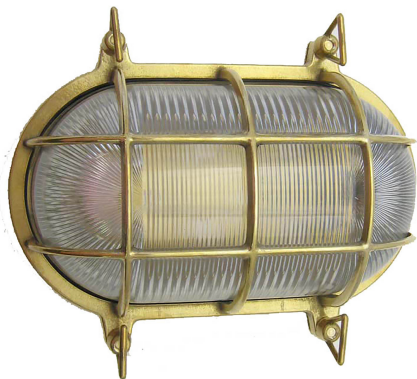

# O-3: LARGE OVAL CAGE LIGHT

**LISTED Suitable for Wet Locations**

Interior / Exterior Residential & Commercial Use

Max Wattage:

100w LED Equivalent; 100w Wall, 60w Ceiling Incandescent Bulb ;  
Medium Base (E26) Socket, Dimmable (GU-24 also available)

Glass: Clear or Frosted Ribbed Glass

Mounting: 4.5" Mounting Plate Attaches to Standard Box; Wires exit through back of fixture. All Installation Hardware Provided. Alternative Mounting Options available upon Request

Orientation: Can be used as Wall or Ceiling Fixture ; Can be mounted Vertically or Horizontally

Options: Switch Available (+\$35); Other sizes (O-1,2), Without Wingnuts (WF-3) and Cageless Versions Available (F-3)

Material: Solid Brass Construction