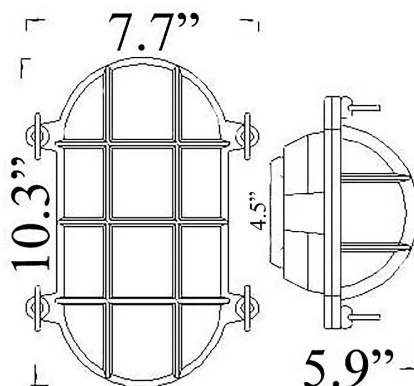

# O-3: LARGE OVAL CAGE LIGHT

**LISTED Suitable for Wet Locations**

Interior / Exterior Residential & Commercial Use

Max Wattage:

100w LED Equivalent; 100w Wall, 60w Ceiling Incandescent Bulb ;  
Medium Base (E26) Socket, Dimmable (GU-24 also available)

Glass: Clear or Frosted Ribbed Glass

Mounting: 4.5" Mounting Plate Attaches to Standard Box; Wires exit through back of fixture. All Installation Hardware Provided. Alternative Mounting Options available upon Request

Orientation: Can be used as Wall or Ceiling Fixture ; Can be mounted Vertically or Horizontally

Options: Switch Available (+\$35); Other sizes (O-1,2), Without Wingnuts (WF-3) and Cageless Versions Available (F-3)