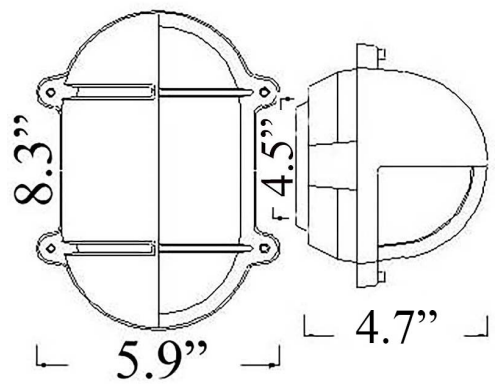

O-5: SMALL OVAL CAGE LIGHT w/ HOOD

LISTED ; Interior / **Exterior** Residential & Commercial Use

Max Wattage:

100w LED Equivalent; 60w Wall, 40w Ceiling Incandescent Bulb ; Medium Base (E26) or Candelabra Base Socket (E12) (Contact for Details), Dimmable (GU-24 also available)

Glass: Clear or Frosted Ribbed Glass

Mounting: 4.5" back plate attaches to standard box. All Installation Hardware Provided. Alternative Mounting Options available upon request.

Orientation: Can be used as Wall or Ceiling Fixture ; Can be mounted Vertically or Horizontally