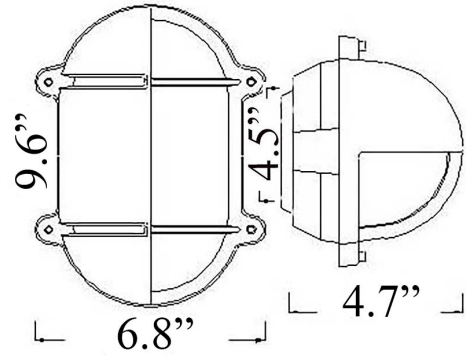

O-6: MEDIUM OVAL CAGE LIGHT w/ HOOD

LISTED ; Interior / **Exterior** Residential & Commercial Use

Max Wattage:

100w LED Equivalent; 60w Wall, 60w Ceiling Incandescent Bulb ;
Medium Base (E26) Socket, Dimmable (GU-24 also available)

Glass: Clear or Frosted Ribbed Glass

Mounting: 4.5" back plate attaches to standard box. All Installation Hardware Provided.
Alternative Mounting Options available upon request.

Orientation: Can be used as Wall or Ceiling Fixture ; Can be mounted Vertically or Horizontally.