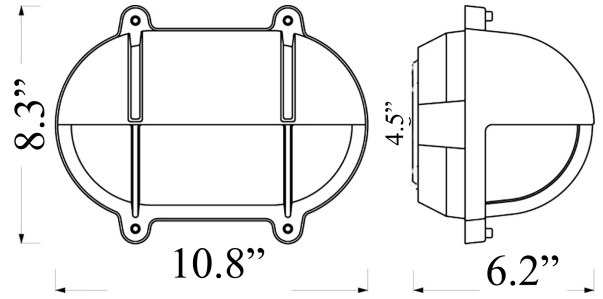

www.shiplights.com

O-7: LARGE OVAL CAGE LIGHT w/ HOOD

LISTED Suitable for Wet Locations

Interior / Exterior Residential & Commercial Use

Max Wattage:

100w LED Equivalent; 100w Wall, 60w Ceiling Incandescent Bulb ;
Medium Base (E26) Socket, Dimmable (GU-24 also available)

Glass: Clear or Frosted Ribbed Glass

Mounting: 4.5" Mounting Plate Attaches to Standard Box; Wires exit through back of fixture. All Installation Hardware Provided. Alternative Mounting Options available upon

Orientation: Can be used as Wall or Ceiling Fixture ; Can be mounted Vertically or Horizontally

Options: Switch Available (+\$35); Other sizes (O-5, 6) and Round (R-11) Version available.

Material: Solid Brass Construction