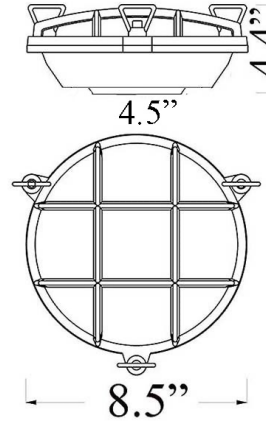

R-1: ROUND CAGE LIGHT

LISTED Suitable for Wet Locations

Interior / Exterior Residential & Commercial Use

Max Wattage:

100w LED Equivalent; 75w Wall, 60w Ceiling Incandescent Bulb;
Medium Base (E26) Socket, Dimmable (GU-24 also available)

Glass: Clear or Frosted Glass

Mounting: 4.5" Mounting Surface, attaches to standard box; Wires exit through back of fixture.
All Installation Hardware Provided. Alternative Mounting Options available upon request.

Orientation: Can be used as Wall or Ceiling Fixture

Options: Switch Available (+\$35); Smaller size (R-2), Without Wingnuts (WF-4) and Cageless Versions Available (F-6)

Material: Solid Brass Construction