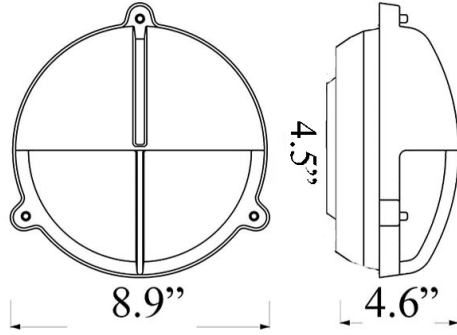

# R-11: ROUND CAGE LIGHT w/ HOOD

**LISTED Suitable for Wet Locations**

Interior / Exterior Residential & Commercial Use

Max Wattage:

100w LED Equivalent; 75w Wall, 60w Ceiling Incandescent Bulb ;  
Medium Base (E26) Socket, Dimmable (GU-24 also available)

Glass: Clear or Frosted Glass

Mounting: 4.5" mounting surface, attaches to standard box. All Installation Hardware Provided.  
Alternative Mounting Options available upon request.

Orientation: Can be used as Wall or Ceiling Fixture