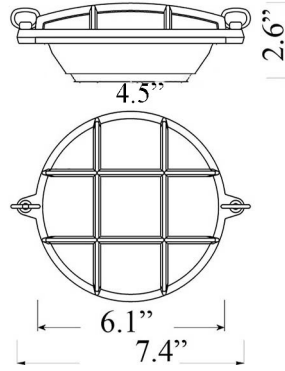

# R-2: SMALL ROUND CAGE LIGHT

**LISTED Suitable for Wet Locations**

Interior / Exterior Residential & Commercial Use

Max Wattage:

60w LED Equivalent; 40w Incandescent Bulb ;  
Small Base (E12) Socket, Dimmable

Glass: Clear or Frosted Glass

Mounting: 4.5" mounting surface, attaches to standard box. All Installation Hardware Provided.  
Alternative Mounting Options available upon request.

Orientation: Can be used as Wall or Ceiling Fixture