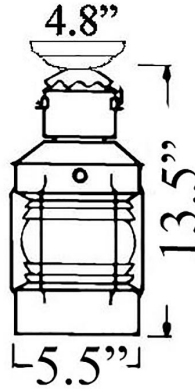

www.shiplights.com

U-5F: MEDIUM ANCHOR FLUSH MOUNT

LISTED ; Interior / Exterior (Covered) Residential & Commercial Use

Max Wattage:

100w LED Equivalent; 60w Incandescent Bulb ;
Medium Base (E26) Socket, Dimmable (GU-24 also available)

Glass: Clear Glass Only (Fresnel type amplifies light)

Mounting: 4.8" Mounting back plate attaches to standard box. All Install Hardware Provided.

Options: Chain (U-5), Pole (U-5TUB) and Wall Mounts (U-2) Available