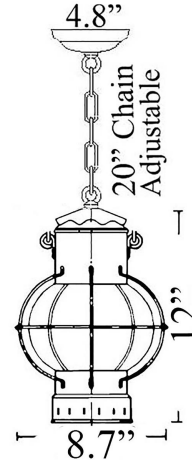

U-8: SMALL HANGING GLOBE

LISTED ; Interior / Exterior (Covered) Residential & Commercial Use

Max Wattage:

100w LED Equivalent; 60w Incandescent Bulb ;
Medium Base (E26) Socket, Dimmable (GU-24 also available)

Glass: Clear Glass Only

Mounting: 4.8" Mounting back plate attaches to standard box. 20" of chain is provided, more available upon Request. All Install Hardware Provided.

Options: Flush Mount (U-8F), Pole (U-8TUB), Wall Mount (U-1) and Larger Size (U-7) Available;