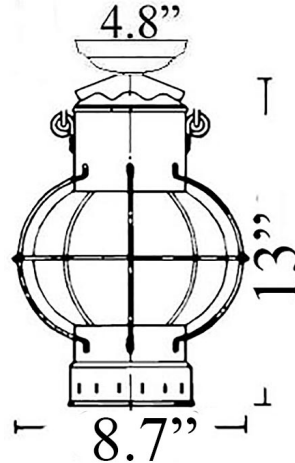

U-8F: SMALL FLUSH GLOBE LIGHT

LISTED ; Interior / Exterior (Covered) Residential & Commercial Use

Max Wattage:

100w LED Equivalent; 60w Incandescent Bulb ;
Medium Base (E26) Socket, Dimmable (GU-24 also available)

Glass: Clear Glass Only

Mounting: 4.8" Mounting back plate attaches to standard box. All Install Hardware Provided.

Options: Chain Mount (U-8), Pole (U-8TUB), Wall Mount (U-1) and Larger Size (U-7) Available;