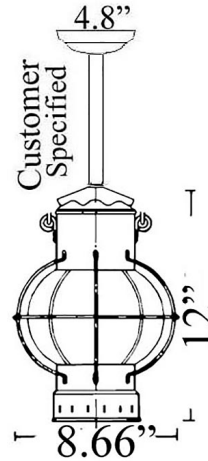

www.shiplights.com

U-8TUB: SMALL GLOBE POLE LIGHT

LISTED ; Interior / Exterior (Covered) Residential & Commercial Use

Max Wattage:

100w LED Equivalent; 60w Incandescent Bulb ;
Medium Base (E26) Socket, Dimmable (GU-24 also available)

Glass: Clear Glass Only

Mounting: 4.8" Mounting back plate attaches to standard box. Overall height is adjusted to customer specification. All Install Hardware Provided.

Options: Chain Mount (U-8), Flush (U-8F), Wall Mount (U-1) and Larger Size (U-7) Available;