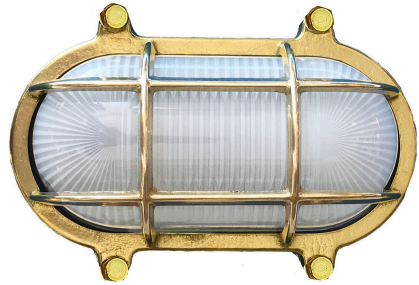

# WF-1: SMALL OVAL CAGE LIGHT (w/ Screws)

**LISTED** ; Interior / **Exterior** Residential & Commercial Use

Max Wattage:

100w LED Equivalent; 60w Wall, 40w Ceiling Incandescent Bulb ; Medium Base (E26) or Small Base (E12) Socket, Dimmable (GU-24 also available)

Glass: Clear or Frosted Ribbed Glass

Mounting: 4.5" back plate attaches to standard box. All Installation Hardware Provided. Alternative Mounting Options available upon request.

Orientation: Can be used as Wall or Ceiling Fixture ; Can be mounted Vertically or Horizontally

Options: On/Off Switch Available (+\$); Larger sizes (WF-2,3), With Wingnuts (O-1) and Cageless Versions Available (F-1)

Material: Solid Brass Construction