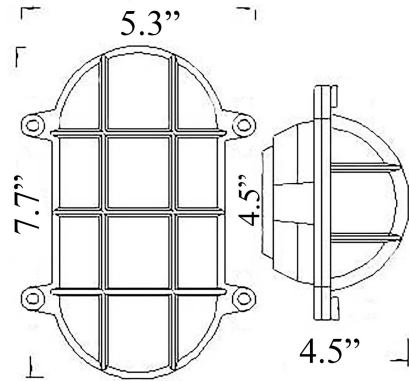

# WF-1: SMALL OVAL CAGE LIGHT (w/ Screws)

**LISTED** ; Interior / **Exterior** Residential & Commercial Use

Max Wattage:

100w LED Equivalent; 60w Wall, 40w Ceiling Incandescent Bulb ; Medium Base (E26) or Small Base (E12) Socket, Dimmable (GU-24 also available)

Glass: Clear or Frosted Ribbed Glass

Mounting: 4.5" back plate attaches to standard box. All Installation Hardware Provided. Alternative Mounting Options available upon request.

Orientation: Can be used as Wall or Ceiling Fixture ; Can be mounted Vertically or Horizontally