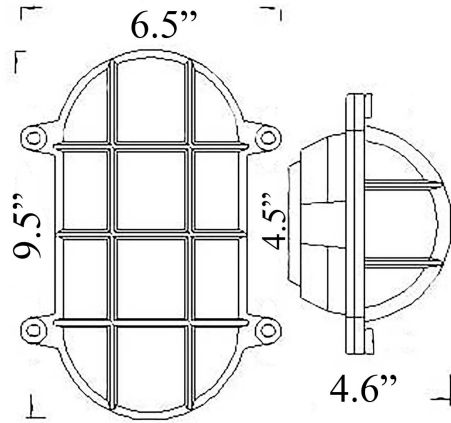

# WF-2: MEDIUM OVAL CAGE LIGHT (w/ Screws)

**LISTED** ; Interior / **Exterior** Residential & Commercial Use

Max Wattage:

100w LED Equivalent; 60w Wall, 60w Ceiling Incandescent Bulb ;  
Medium Base (E26) Socket, Dimmable (GU-24 also available)

Glass: Clear or Frosted Ribbed Glass

Mounting: 4.5" back plate attaches to standard box. All Installation Hardware Provided.  
Alternative Mounting Options available upon request.

Orientation: Can be used as Wall or Ceiling Fixture ; Can be mounted Vertically or Horizontally.