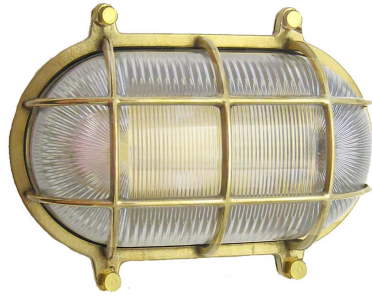

# WF-2: MEDIUM OVAL CAGE LIGHT (w/ Screws)

**LISTED** ; Interior / **Exterior** Residential & Commercial Use

Max Wattage:

100w LED Equivalent; 60w Wall, 60w Ceiling Incandescent Bulb ;  
Medium Base (E26) Socket, Dimmable (GU-24 also available)

Glass: Clear or Frosted Ribbed Glass

Mounting: 4.5" back plate attaches to standard box. All Installation Hardware Provided.  
Alternative Mounting Options available upon request.

Orientation: Can be used as Wall or Ceiling Fixture ; Can be mounted Vertically or Horizontally.

Options: On/Off Switch Available (+\$35); Other sizes (WF-1,3), With Wingnuts (O-2) and  
Cageless Versions Available (F-2)

Material: Solid Brass Construction