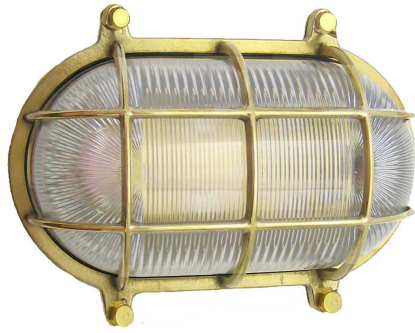

www.shiplights.com

WF-3: LARGE OVAL CAGE LIGHT (w/ Screws)

LISTED Suitable for Wet Locations

Interior / Exterior Residential & Commercial Use

Max Wattage:

100w LED Equivalent; 100w Wall, 60w Ceiling Incandescent Bulb ;
Medium Base (E26) Socket, Dimmable (GU-24 also available)

Glass: Clear or Frosted Ribbed Glass

Mounting: 4.5" Mounting Plate Attaches to Standard Box; Wires exit through back of fixture. All Installation Hardware Provided. Alternative Mounting Options available upon

Orientation: Can be used as Wall or Ceiling Fixture ; Can be mounted Vertically or Horizontally

Options: On/Off Switch Available (+\$35); Other sizes (O-1,2), With Wingnuts (O-3) & Cageless Versions Available (F-3)

Material: Solid Brass Construction

Available Finishes

Standard Finishes:

Unlacquered Brass – \$445
Chrome - \$475

*Typically in-stock & available
for immediate shipment*

Replacement Glass:

Clear - \$55
Frosted - \$55