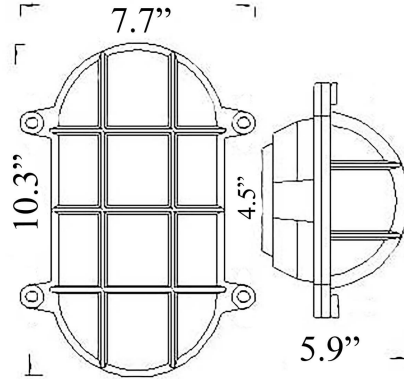

www.shiplights.com

WF-3: LARGE OVAL CAGE LIGHT (w/ Screws)

LISTED Suitable for Wet Locations

Interior / Exterior Residential & Commercial Use

Max Wattage:

100w LED Equivalent; 100w Wall, 60w Ceiling Incandescent Bulb ;
Medium Base (E26) Socket, Dimmable (GU-24 also available)

Glass: Clear or Frosted Ribbed Glass

Mounting: 4.5" Mounting Plate Attaches to Standard Box; Wires exit through back of fixture. All Installation Hardware Provided. Alternative Mounting Options available upon

Orientation: Can be used as Wall or Ceiling Fixture ; Can be mounted Vertically or Horizontally

Options: On/Off Switch Available (+\$35); Other sizes (O-1,2), With Wingnuts (O-3) & Cageless Versions Available (F-3)