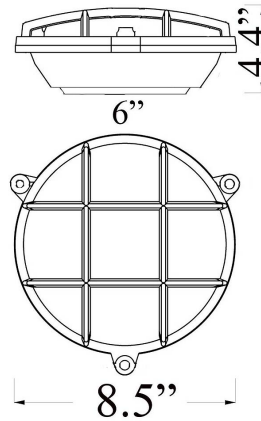

www.shiplights.com

WF-4: ROUND CAGE LIGHT (w/ Screws)

LISTED Suitable for Wet Locations

Interior / Exterior Residential & Commercial Use

Max Wattage:

100w LED Equivalent; 75w Wall, 60w Ceiling Incandescent Bulb ;
Medium Base (E26) Socket, Dimmable (GU-24 also available)

Glass: Clear or Frosted Glass (Frosted Pictured)

Mounting: 4.5" mounting surface, attaches to standard box. All Installation Hardware Provided.
Alternative Mounting Options available upon request.

Orientation: Can be used as Wall or Ceiling Fixture

Options: On/Off Switch Available (+$35); Smaller size (R-2), With Wingnuts (R-1) & Cageless Versions Available (F-6)

Material: Solid Brass Construction

Available Finishes

Standard Finishes:

Unlacquered Brass – $390

Industrial Chrome - $410

Polished Chrome - $450

*Typically in-stock & available
for immediate shipment*

Replacement Glass:

Clear - $42

Frosted - $42

Custom Finishes*: $540 Each

Brass (Antique, Lacquered, Satin)

Copper (Antique, Polished, Satin)

Nickel (Antique, Polished, Satin)

Oil Rubbed Bronze ~ Pewter

Satin Chrome ~ Verdigris

Powder Coat (All Colors Available)

Custom Matching Also Available

*Custom Finish Info: 4-8 weeks unless in-stock; Rush Available; Special Orders not Refundable; Custom Lights often in-stock ; Minimum of two lights if not in-stock

Shiplights
Residential & Commercial Lighting

68 Front St. Marblehead, MA 01945

p. 781-631-3864 f. 781-823-5555

info@shiplights.com

~ A Division of Brass 'N Bounty~

SOLID BRASS ~ WEATHER-PROOF ~ UL LISTED ~ DURABLE