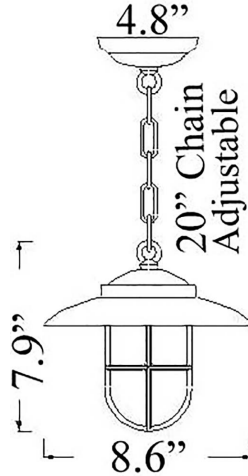

C-1: SMALL HOODED HANGING LIGHT

LISTED ; Interior / Exterior (Covered) Residential & Commercial Use

Max Wattage:

100w LED Equivalent; 75w Incandescent Bulb ;
Medium Base (E26) Socket, Dimmable (GU-24 also available)

Glass: Clear or Frosted Glass Available

Mounting: 4.8" Mounting back plate attaches to standard box. 20" of chain is provided, more available upon Request. All Install Hardware Provided.

Options: Flush (C-1F), Pendant (C-1ARM), Pole (C-1TUB) and Wall Mounts (H-1) Available