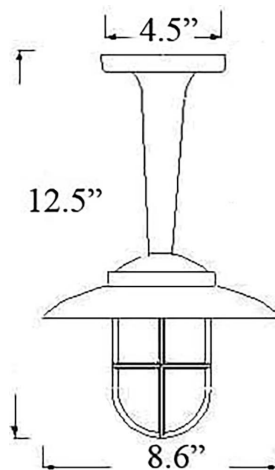

C-1ARM: SMALL HOODED PENDANT

LISTED ; Interior / Exterior (Covered) Residential & Commercial Use

Max Wattage:

100w LED Equivalent; 60w Incandescent Bulb ;
Medium Base (E26) Socket, Dimmable (GU-24 also available)

Glass: Clear or Frosted Glass Available

Mounting: 4.5" Mounting surface attaches to standard box. All Install Hardware Provided.

Options: Chain (C-1), Flush (C-1F), Pole (C-1TUB) and Wall Mounts (H-1) Available