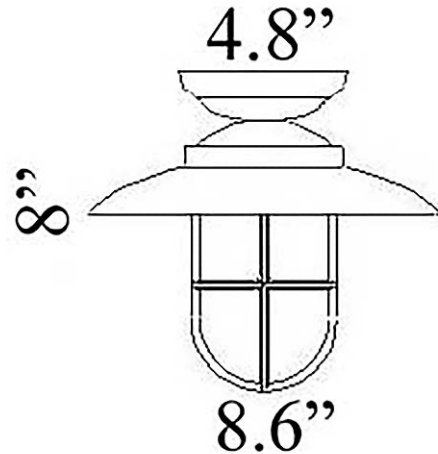

# C-1F: SMALL HOODED FLUSH MOUNT

**LISTED** ; Interior / Exterior (Covered) Residential & Commercial Use

Max Wattage:

100w LED Equivalent; 75w Incandescent Bulb ;  
Medium Base (E26) Socket, Dimmable (GU-24 also available)

Glass: Clear or Frosted Glass Available

Mounting: 4.8" Mounting back plate attaches to standard box. All Install Hardware Provided.

Options: Chain (C-1), Pendant (C-1ARM), Pole (C-1TUB) and Wall Mounts (H-1) Available