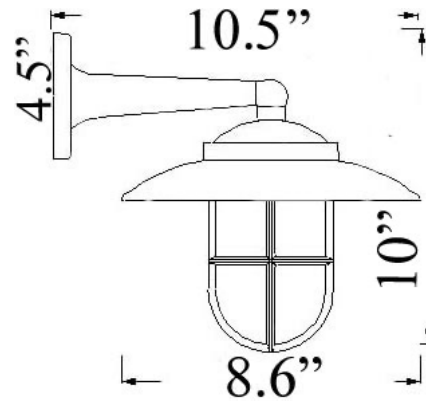

H-1: SMALL HOODED WALL MOUNT

LISTED Suitable for Wet Locations

Interior / Exterior Residential & Commercial Use

Max Wattage:

100w LED Equivalent; 75w Incandescent Bulb ;
Medium Base (E26) Socket, Dimmable (GU-24 also available)

Glass: Clear or Frosted Glass Available

Mounting: 4.5" Mounting Plate attaches to standard box. All Install Hardware Provided.

Options: Ceiling Mounts, Larger Size, Cageless Version, On/Off Switch Available