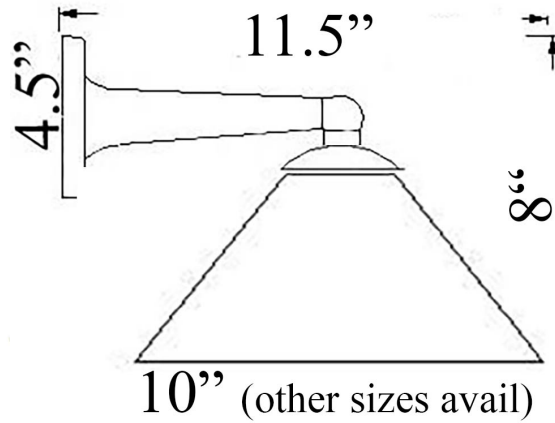

H-14: BILLIARD WALL MOUNT

LISTED UL Listed; Interior / Dry Residential & Commercial Use

Max Wattage:

100w LED Equivalent; 100w Incandescent Bulb ;
Medium Base (E26) Socket, Dimmable (GU-24 also available)

Glass: Green Glass (Other Colors Available, White, Amber, etc)

Mounting: 4.5" Mounting Plate attaches to standard box. All Install Hardware Provided.
Alternative Mounting options available upon request.