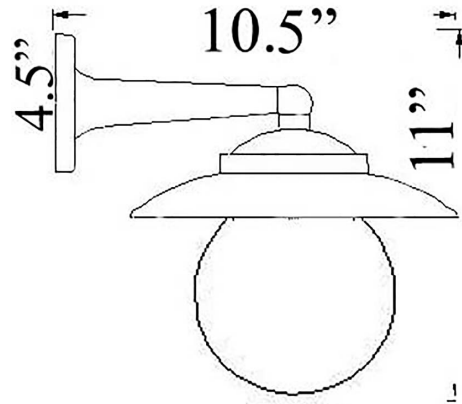

www.shiplights.com

H-6: SMALL HOODED BALL WALL MOUNT

LISTED ; Interior / Exterior Residential & Commercial Use

Max Wattage:

100w LED Equivalent; 75w Incandescent Bulb

Medium Base (E26) Socket, Dimmable (GU-24 also available)

Glass: Milk/White Glass (Other types available upon request)

Mounting: 4.5" Mounting Plate attaches to standard box. All Install Hardware Provided.

Options: Ceiling Mounts, Larger Size and Caged Versions Available;