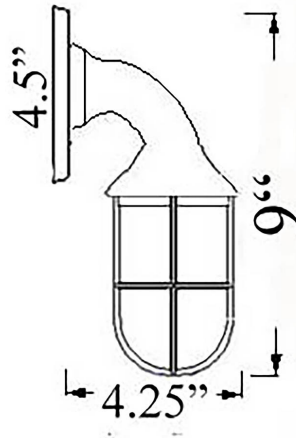

# T-1: SMALL BULKHEAD WALL LIGHT

**LISTED** ; Interior / Exterior Residential & Commercial Use

Max Wattage:

25w Incandescent Bulb ; Limited LED Options available due to size  
Small Base (E12) Socket, Dimmable

Glass: Clear Only

Mounting: 4.5" Brass Mounting Back plate added to bronze light to cover a standard box.

Material: Solid Bronze Construction with Brass Back plate

Architectural Salvage: Original casting; Each light is unique and may show signs of wear commensurate with its age