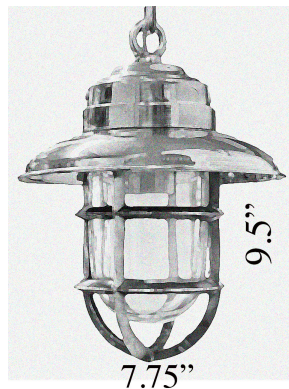

# T-18: BRONZE NAUTICAL PENDANT

**LISTED** ; Interior / Exterior Residential & Commercial Use

Max Wattage:

100w LED Equivalent; 60w Incandescent Bulb;  
Medium Base (E26) Socket, Dimmable (GU-24 also available)

Glass: Clear Standard (Frosted +\$)

Mounting: 4.8" Mounting back plate attaches to standard box. 20" of chain is provided, more available upon Request. All Install Hardware Provided.

Options: Larger copper hood, w/o hood, w/o cage, tubing, flush mount, wall mount

Material: Solid Bronze & Brass Body, Copper Hood

Architectural Salvage: Original casting; Each light is unique and may show signs of wear commensurate with its age