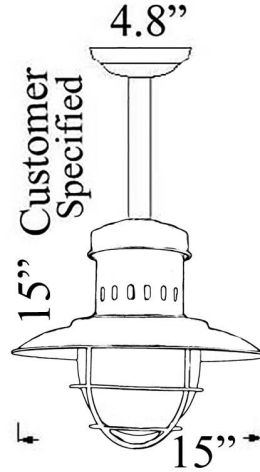

www.shiplights.com

U-9TUB: FISHERMAN'S POLE LIGHT

LISTED ; Interior / Exterior (Covered) Residential & Commercial Use

Max Wattage:

100w LED Equivalent; 75w Incandescent Bulb ;
Medium Base (E26) Socket, Dimmable (GU-24 also available)

Glass: Frosted Glass Only

Mounting: 4.8" Mounting back plate attaches to standard box. Overall height is adjusted to customer specification. All Install Hardware Provided.

Options: Chain Mounted Version (U-9) Available