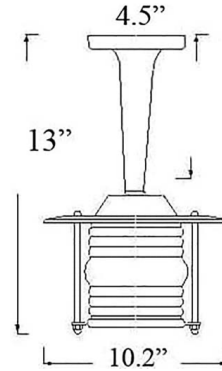

www.shiplights.com

C-4ARM: PATIO PENDANT LIGHT

LISTED ; Interior / Exterior (Covered) Residential & Commercial Use

Max Wattage:

100w LED , Incandescent Bulb ;

Medium Base (E26) Socket, Dimmable (GU-24 also available)

Glass: Clear Standard (Frosted +$)

Mounting: 4.8” Mounting backplate attaches to standard box. Overall height is customized to customer specification. All Install Hardware Provided.

Options: Chain (C-4), Flush (C-4F), Pendant (C-4ARM) and Wall Mounts Available

Material: Solid Brass Construction

Available Finishes

Standard Finishes:

Unlacquered Brass – $495

Typically in-stock & available for immediate shipment

Replacement Glass:

Clear - $55

Frosted - $85

Custom Finishes*: $655 Each

Brass (Antique, Lacquered, Satin)

Copper (Antique, Polished, Satin)

Nickel (Antique, Polished, Satin)

Oil Rubbed Bronze ~ Pewter

Polished & Satin Chrome ~ Verdigris

Powder Coat (All Colors Available)

Custom Matching Also Available

*Custom Finish Info: 4-8 weeks unless in-stock; Rush Available; Special Orders not Refundable; Custom Lights often in-stock ; Minimum of two lights if not in-stock

---

Shiplights
Residential & Commercial Lighting

68 Front St. Marblehead, MA 01945

p. 781-631-3864 f. 781-823-5555

info@shiplights.com

~ A Division of Brass 'N Bounty~

SOLID BRASS ~ WEATHER-PROOF ~ UL LISTED ~ DURABLE