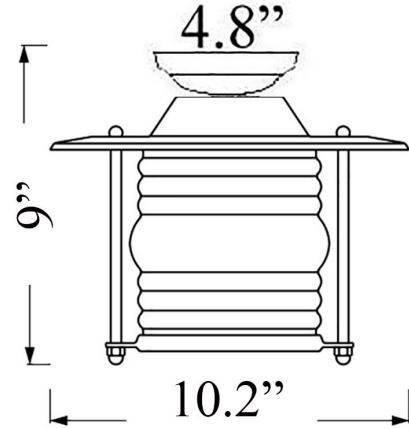

C-4F: FLUSH MOUNT PATIO LIGHT

LISTED Interior / Exterior (Covered) Residential & Commercial Use

Max Wattage:

100w LED , Incandescent Bulb ;

Medium Base (E26) Socket, Dimmable (GU-24 also available)

Glass: Clear Standard (Frosted +\$)

Mounting: 4.8” Mounting Plate attaches to standard box. All Install Hardware Provided.

Options: Chain Mount (C-4), Pendant (C-4ARM), Pole (C-4TUB) and Wall Mounts Available

Material: Solid Brass Construction