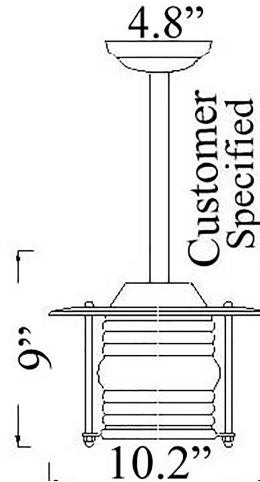

C-4TUB: PATIO POLE LIGHT

LISTED ; Interior / Exterior (Covered) Residential & Commercial Use

Max Wattage:

100w LED , Incandescent Bulb ;

Medium Base (E26) Socket, Dimmable (GU-24 also available)

Glass: Clear Standard (Frosted +\$)

Mounting: 4.8" Mounting back plate attaches to standard box. Overall height is customized to customer specification. All Install Hardware Provided.

Options: Chain (C-4), Flush (C-4F), Pendant (C-4ARM) and Wall Mounts Available