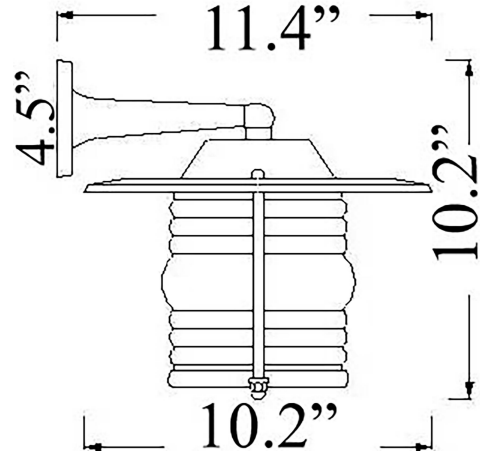

H-3: PATIO WALL MOUNT

LISTED Suitable for Wet Locations

Interior / Exterior Residential & Commercial Use

Max Wattage:

100w LED , Incandescent Bulb ;

Medium Base (E26) Socket, Dimmable (GU-24 also available)

Glass: Clear Standard (Frosted +\$)

Mounting: 4.5" Mounting Plate attaches to standard box. All Install Hardware Provided.

Options: Ceiling Mounts and Smaller Size Available

Material: Solid Brass Construction