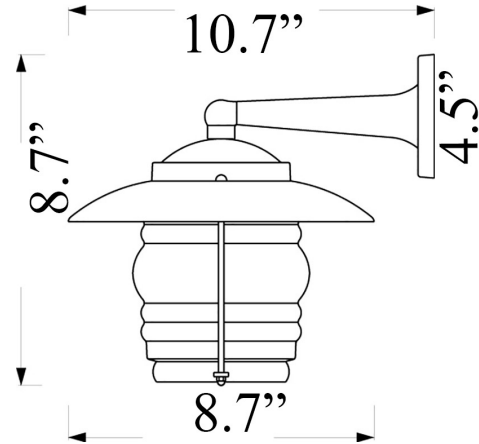

## H-5: SMALL PATIO WALL MOUNT

**LISTED Suitable for Wet Locations**

Interior / Exterior Residential & Commercial Use

Max Wattage:

100w LED , Incandescent Bulb ;

Medium Base (E26) Socket, Dimmable (GU-24 also available)

Glass: Clear Standard, (Frosted +\$)

Mounting: 4.5" Mounting Plate attaches to standard box. All Install Hardware Provided.

Options: Ceiling Mounts and Larger Size Available

Material: Solid Brass Construction