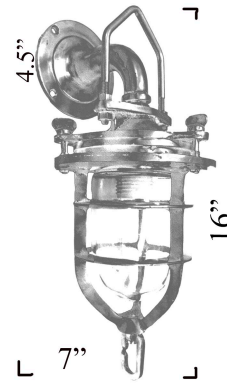

# T-5: CONVOY WALL LIGHT

**LISTED** ; Interior / Exterior Residential & Commercial Use

Max Wattage:

100w LED Equivalent; 75w Incandescent Bulb ;  
Medium Base (E26) Socket, Dimmable (GU-24 also available)

Glass: Clear Standard (Frosted +\$)

Mounting Options: All necessary hardware included based on mounting type

- Standard US J-Box: Modified with 4.5" solid brass backplate & mounting holes for universal crossbar to attach & cover a standard box (up-charge).
- Wood Blocking: Four holes around the perimeter of the fixture with wood screws provided

Options: Hanging Version Available (T-3)

Material: Solid Bronze Construction

Architectural Salvage: Original casting; Each light is unique and may show signs of wear commensurate with its age