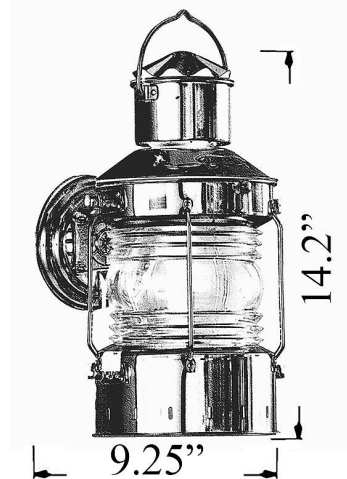

U-3: LARGE ANCHOR WALL MOUNT

UL Listed; Interior / Exterior Residential & Commercial Use

Max Wattage:

100w LED Equivalent; 75w Incandescent Bulb ;
Medium Base (E26) Socket, Dimmable (GU-24 also available)

Glass: Clear Glass Only (Fresnel type amplifies light)

Mounting: 5.25" Mounting Plate attaches to standard box. All Install Hardware Provided.

Options: Ceiling Mounts (U-6) and Smaller Size (U-2) Available;